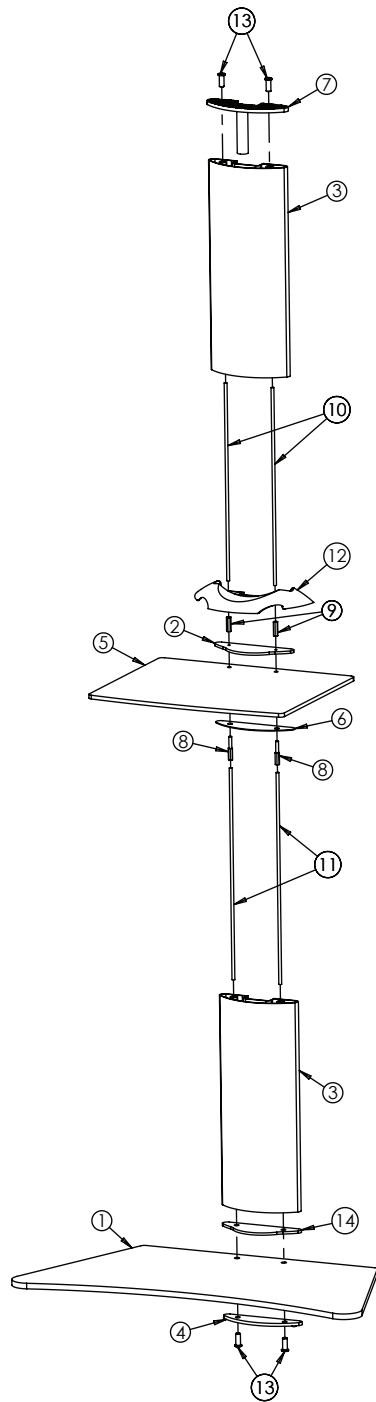

# ULTIMATE FL8040 SERIES Instruction Manual

DIMENSIONS	PART NO	QTY
	1	1
gasket with 5 mm hole	2	1
45 cm	3	2
	4	1
	5	1
	6	1
	7	1
	8	2
	9	2
42,5 cm	10	2
45,5 cm	11	2
	12	1
	13	4
gasket with 10 mm hole	14	1