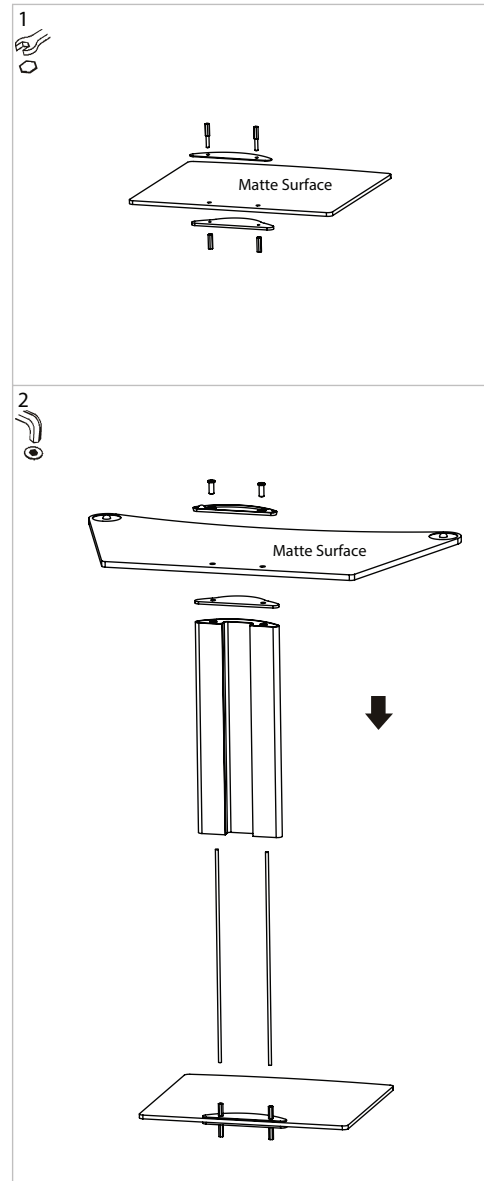

# ULTIMATE FL8040 SERIES Instruction Manual

DIMENSIONS	PART NO	QTY
	1	1
gasket with 5 mm hole	2	1
45 cm	3	2
	4	1
	5	1
	6	1
	7	1
	8	2
	9	2
42,5 cm	10	2
45,5 cm	11	2
	12	1
	13	4
gasket with 10 mm hole	14	1