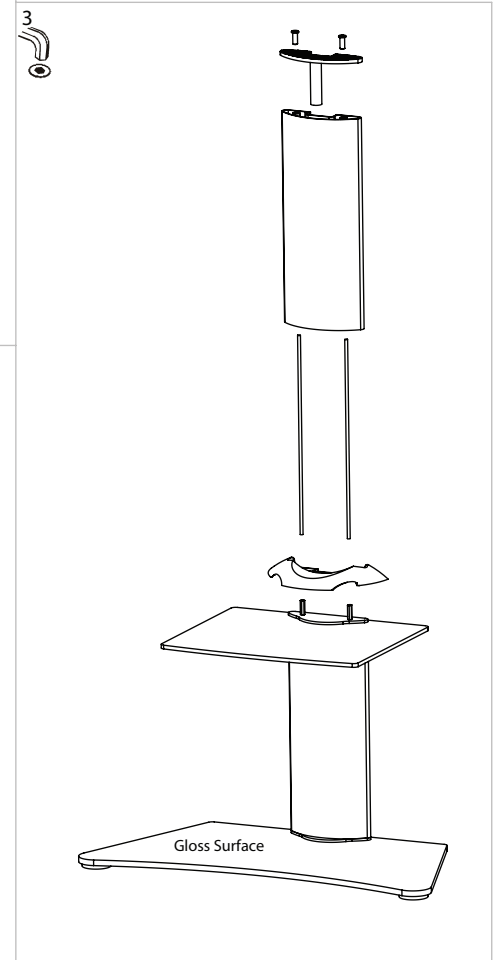

# ULTIMATE FL8040 SERIES Instruction Manual

DIMENSIONS	PART NO	QTY
	1	1
gasket with 5 mm hole	2	1
45 cm	3	2
	4	1
	5	1
	6	1
	7	1
	8	2
	9	2
42,5 cm	10	2
45,5 cm	11	2
	12	1
	13	4
gasket with 10 mm hole	14	1